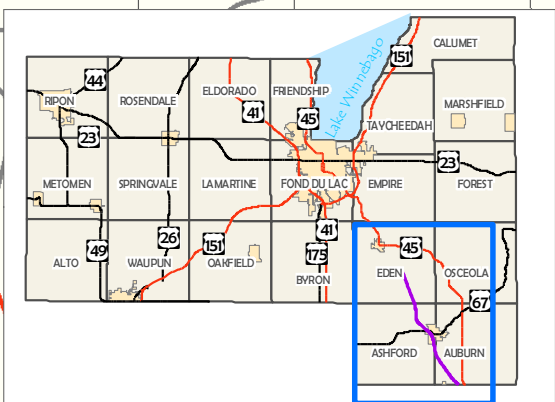

Eisenbahn State Trail

Townships of Eden, Ashford, & Auburn

Trail Mileage:
 Eden to Tracks La - 2.4 mi.
 Tracks La to Campbellsport - 5.2 mi.
 Campbellsport - County Line - 4.6 mi.
 Total Length - 12.2 mi.

This map was produced by the Fond du Lac County Planning Department using information from the Fond du Lac County GIS. If you discover any discrepancies on this map, please contact the Planning Department. Fond du Lac County assumes no liability for the accuracy of this map or any use of misuse of it's content.

Trail continues 3.5 miles to County Hwy H

Kewaskum